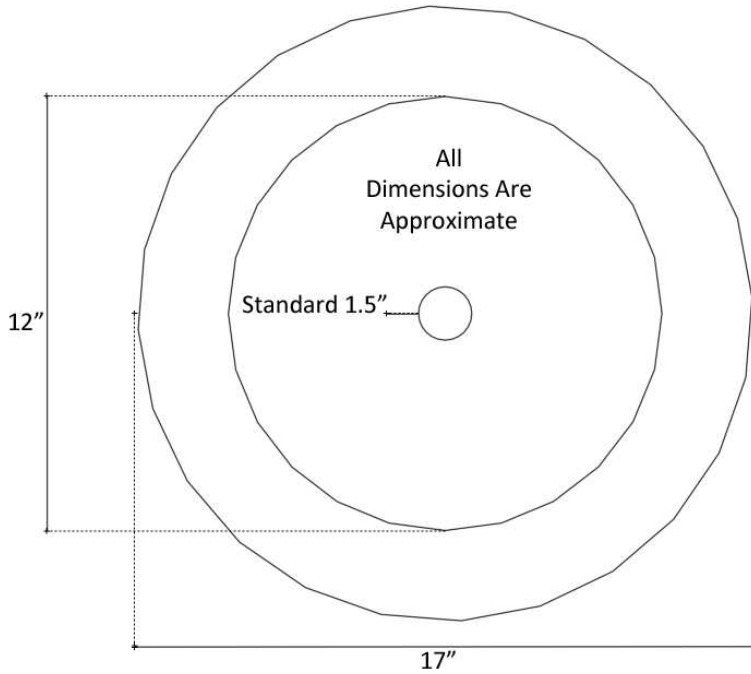

**Description:**

- Copper
- Drop-In
- Use standard 1.5" drain
- Clean with mild soap  
No abrasive chemicals

**Available Finishes:**

- DB** Dark Bronze
- WC** Weathered Copper
- PN** Polished Nickel
- SN** Satin Nickel
- PW** Pewter

**Available Drains:**

- D004** Grid Strainer
- D005** Lift and Turn
- D006** Pop-up w/ lift rod
- D101-** Decorative Drains
- D604**

**DIMENSIONS WILL VARY. DO NOT** use this sheet as a guide for countertop cuts.